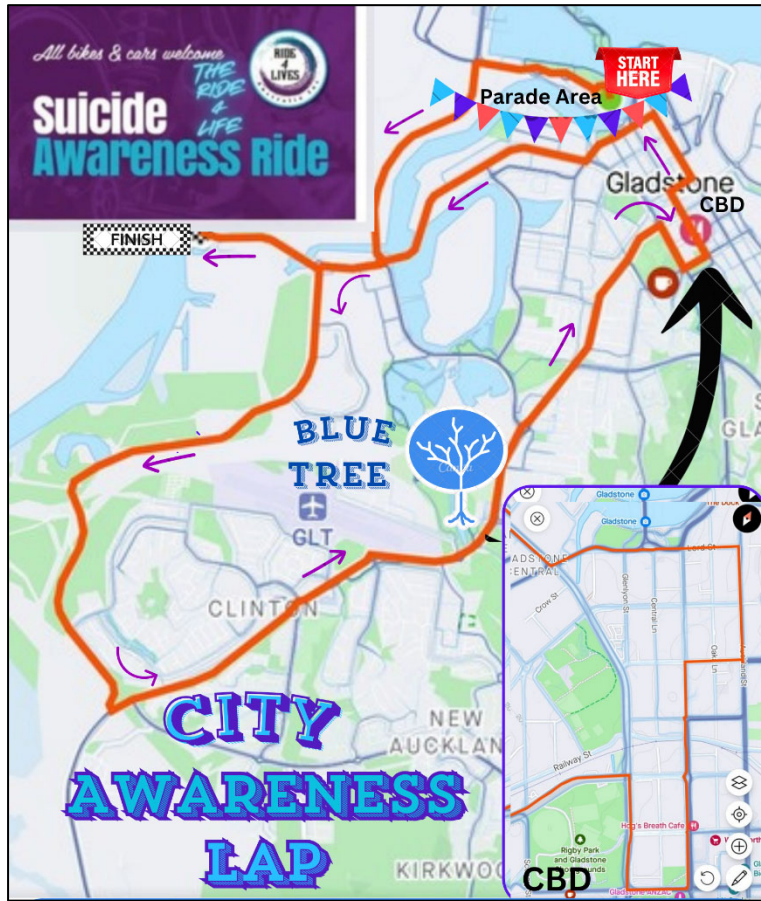

On 7 September 2024, Ride4Lives Australia Inc presents their...

All bikes & cars welcome on ride

Suicide Awareness Ride

TOURING (ROAD) TIMETABLE

7.00am	Registrations Open. Marina Stage area.
8.50am	Registrations Close
9.00am	Stands up. City Awareness Lap: <ul style="list-style-type: none"> ➔ Right Bryan Jordan Drive (through parade area) ← Left Alf O'Rourke Drive ➔ Right Hanson Road ← Left Red Rover Road ← Left Dawson Highway (Lions Park Blue Tree) ➔ Right Glenlyon Street ← Left Tank Street ← Left Goondoon Street ➔ Right William Street ← Left Auckland Street ← Left Lord Street ➔ Right Hanson Road Exit Gladstone via Calliope River Bridge For City Awareness Lap entrants, exit at NRG
9.30am	Leave for Mt Morgan Railway Museum , 1 Railway Parade, Mount Morgan
11.00am	Morning Tea - Mt Morgan Railway Museum
11.45am	Leave for Biloela – Twin Valleys Motorcycle Club , 173 Valentine Plains Road, Biloela
1.30pm	Lunch - Twin Valleys Motorcycle Club.
2.30pm	Leave for Ubobo Discovery Centre , 15 McDonald Street, Ubobo
4.00pm	Arrive at Ubobo Discovery Centre. "Russell Grey Bishop" plays.
5.30pm (approx)	Raffles, presentations, Guest speaker Mary O'Brien. Dinner from 5.00-7.00pm.
7.00pm-late	"The Easy Tiger" band plays.

These times are approximate but we would prefer to stick these times as much as possible.

CITY AWARENESS LAP

TOURING (ROAD) MAP